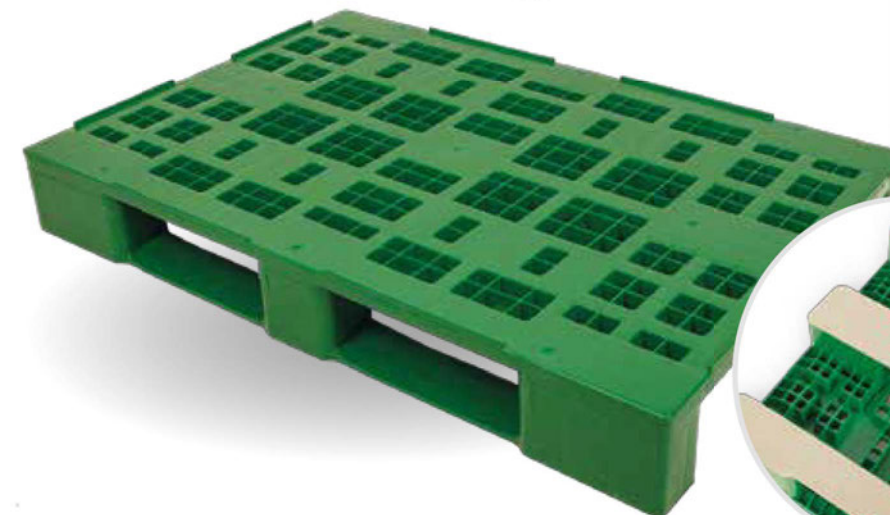

Cod. 0410004.02

Outside dimensions: 30x30x h.5,5 cm
Capacity: 30 eggs (60/65 g)
Weight: 0,145 kg
Shipping capacity: 55.000 pieces per 20 ft cnt

PLASTIC EGG TRAY - 5x4

Cod. 0411005

Outside dimensions: 30x30x h.5,5 cm
Capacity: 20 eggs (over 80 g)
Weight: 0,178 kg
Shipping capacity: 51.000 pieces per 20 ft cnt

EGGS CARGO SYSTEM® **ECS** EGGS CARGO SYSTEM®

DIVIDER - 120x90 cm

Cod. 0420011.01

PALLET - 120x90 cm

Cod. 0420001

RFID - chip for track&trace