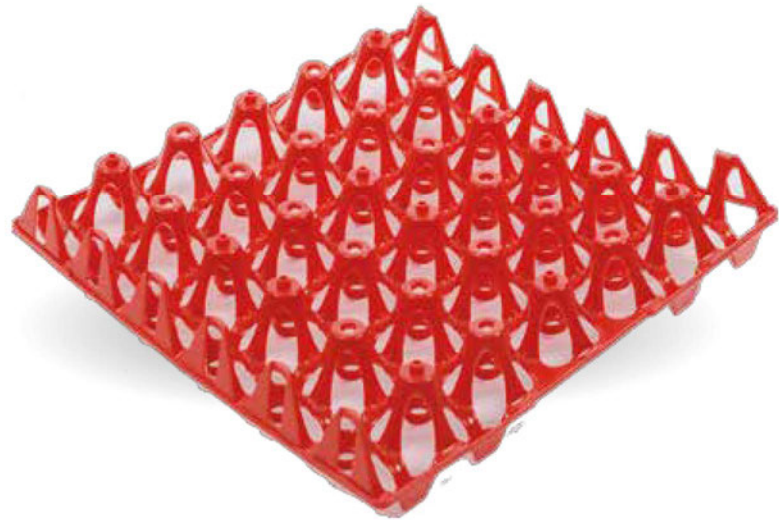

LINDAMATIC - 360 EGGS

Cod. 0401001

Dimensions: 68x37x36 cm
Capacity: 360 eggs
Weight: 2,5 kg
Load resistance: 300 kg
Shipping capacity: 800 pieces + 24.000 egg trays
cartons per 20 ft cnt

EGGS TRANSPORT

GIORDANO POULTRY PLAST S.p.A. reserves the right to modify products' features and data contained in this catalogue, and accepts no liability for errors and/or omissions in the published information

www.poultryplast.com

PLASTIC EGG TRAY - 5x6 JUMBO

Cod. 0410007.03

Outside dimensions: 30x30x h.5,5 cm
Capacity: 30 eggs (65/75 g)
Weight: 0,145 kg
Shipping capacity: 55.000 pieces per 20 ft cnt

PLASTIC EGG TRAY - 5x6 STANDARD

Cod. 0410004.02

Outside dimensions: 30x30x h.5,5 cm
Capacity: 30 eggs (60/65 g)
Weight: 0,145 kg
Shipping capacity: 55.000 pieces per 20 ft cnt

PLASTIC EGG TRAY - 5x4

Cod. 0411005

Outside dimensions: 30x30x h.5,5 cm
Capacity: 20 eggs (over 80 g)
Weight: 0,178 kg
Shipping capacity: 51.000 pieces per 20 ft cnt