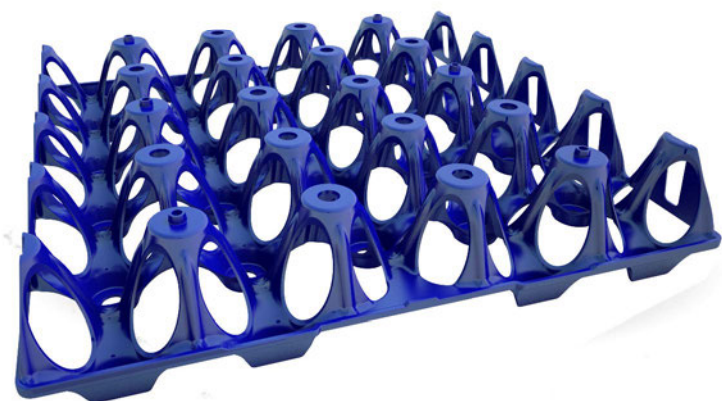

www.poultryplast.com

PLASTIC EGG TRAY - 5x6 JUMBO

Cod. 0410007.03

Outside dimensions: 30x30x h.5,5 cm
Capacity: 30 eggs (65/75 g)
Weight: 0,145 kg
Shipping capacity: 55.000 pieces per 20 ft cnt

PLASTIC EGG TRAY - 5x6 STANDARD

Cod. 0410004.02

Outside dimensions: 30x30x h.5,5 cm
Capacity: 30 eggs (60/65 g)
Weight: 0,145 kg
Shipping capacity: 55.000 pieces per 20 ft cnt

PLASTIC EGG TRAY - 5x4

Cod. 0411005

Outside dimensions: 30x30x h.5,5 cm
Capacity: 20 eggs (over 80 g)
Weight: 0,178 kg
Shipping capacity: 51.000 pieces per 20 ft cnt

EGGS CARGO SYSTEM® **ECS** EGGS CARGO SYSTEM®

DIVIDER - 120x90 cm

Cod. 0420011.01

PALLET - 120x90 cm

Cod. 0420001

RFID - chip for track&trace