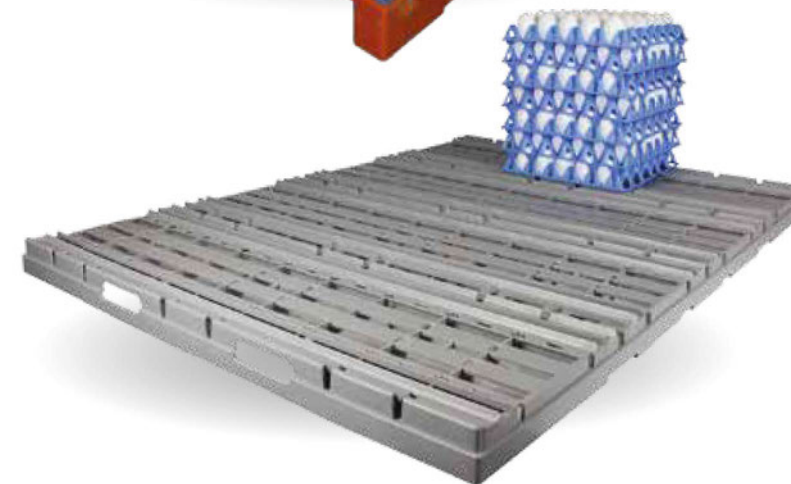

Cod. 0410004.02

Outside dimensions: 30x30x h.5,5 cm
Capacity: 30 eggs (60/65 g)
Weight: 0,145 kg
Shipping capacity: 55.000 pieces per 20 ft cnt

PLASTIC EGG TRAY - 5x4

Cod. 0411005

Outside dimensions: 30x30x h.5,5 cm
Capacity: 20 eggs (over 80 g)
Weight: 0,178 kg
Shipping capacity: 51.000 pieces per 20 ft cnt

EGGS CARGO SYSTEM® **ECS** EGGS CARGO SYSTEM®

DIVIDER - 120x90 cm

Cod. 0420011.01

PALLET - 120x90 cm

Cod. 0420001

RFID - chip for track&trace