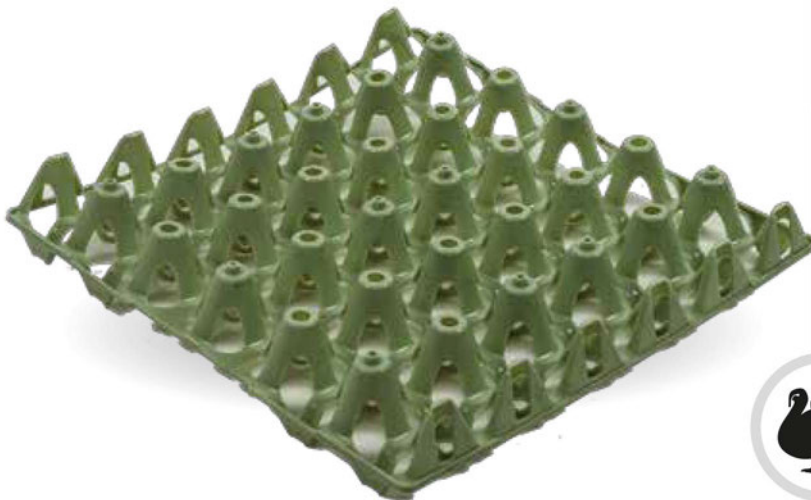

LINDAMATIC - 360 EGGS

Cod. 0401001

Dimensions: 68x37x36 cm
Capacity: 360 eggs
Weight: 2,5 kg
Load resistance: 300 kg
Shipping capacity: 800 pieces + 24.000 egg trays
cartons per 20 ft cnt

EGGS TRANSPORT

GIORDANO POULTRY PLAST S.p.A. reserves the right to modify products' features and data contained in this catalogue, and accepts no liability for errors and/or omissions in the published information

www.poultryplast.com

PLASTIC EGG TRAY - 5x6 JUMBO

Cod. 0410007.03

Outside dimensions: 30x30x h.5,5 cm
Capacity: 30 eggs (65/75 g)
Weight: 0,145 kg
Shipping capacity: 55.000 pieces per 20 ft cnt

PLASTIC EGG TRAY - 5x6 STANDARD

Cod. 0410004.02

Outside dimensions: 30x30x h.5,5 cm
Capacity: 30 eggs (60/65 g)
Weight: 0,145 kg
Shipping capacity: 55.000 pieces per 20 ft cnt

PLASTIC EGG TRAY - 5x4

Cod. 0411005

Outside dimensions: 30x30x h.5,5 cm
Capacity: 20 eggs (over 80 g)
Weight: 0,178 kg
Shipping capacity: 51.000 pieces per 20 ft cnt