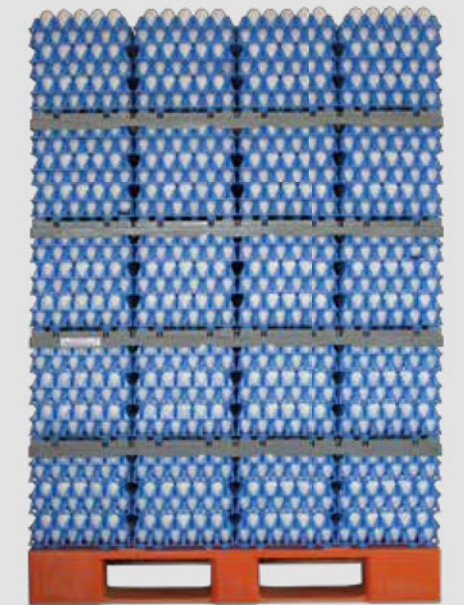

www.poultryplast.com

PLASTIC EGG TRAY - 5x6 JUMBO

Cod. 0410007.03

Outside dimensions: 30x30x h.5,5 cm
Capacity: 30 eggs (65/75 g)
Weight: 0,145 kg
Shipping capacity: 55.000 pieces per 20 ft cnt

PLASTIC EGG TRAY - 5x6 STANDARD

Cod. 0410004.02

Outside dimensions: 30x30x h.5,5 cm
Capacity: 30 eggs (60/65 g)
Weight: 0,145 kg
Shipping capacity: 55.000 pieces per 20 ft cnt

PLASTIC EGG TRAY - 5x4

Cod. 0411005

Outside dimensions: 30x30x h.5,5 cm
Capacity: 20 eggs (over 80 g)
Weight: 0,178 kg
Shipping capacity: 51.000 pieces per 20 ft cnt

EGGS CARGO SYSTEM® **ECS** EGGS CARGO SYSTEM®

DIVIDER - 120x90 cm

Cod. 0420011.01

PALLET - 120x90 cm

Cod. 0420001

RFID - chip for track&trace